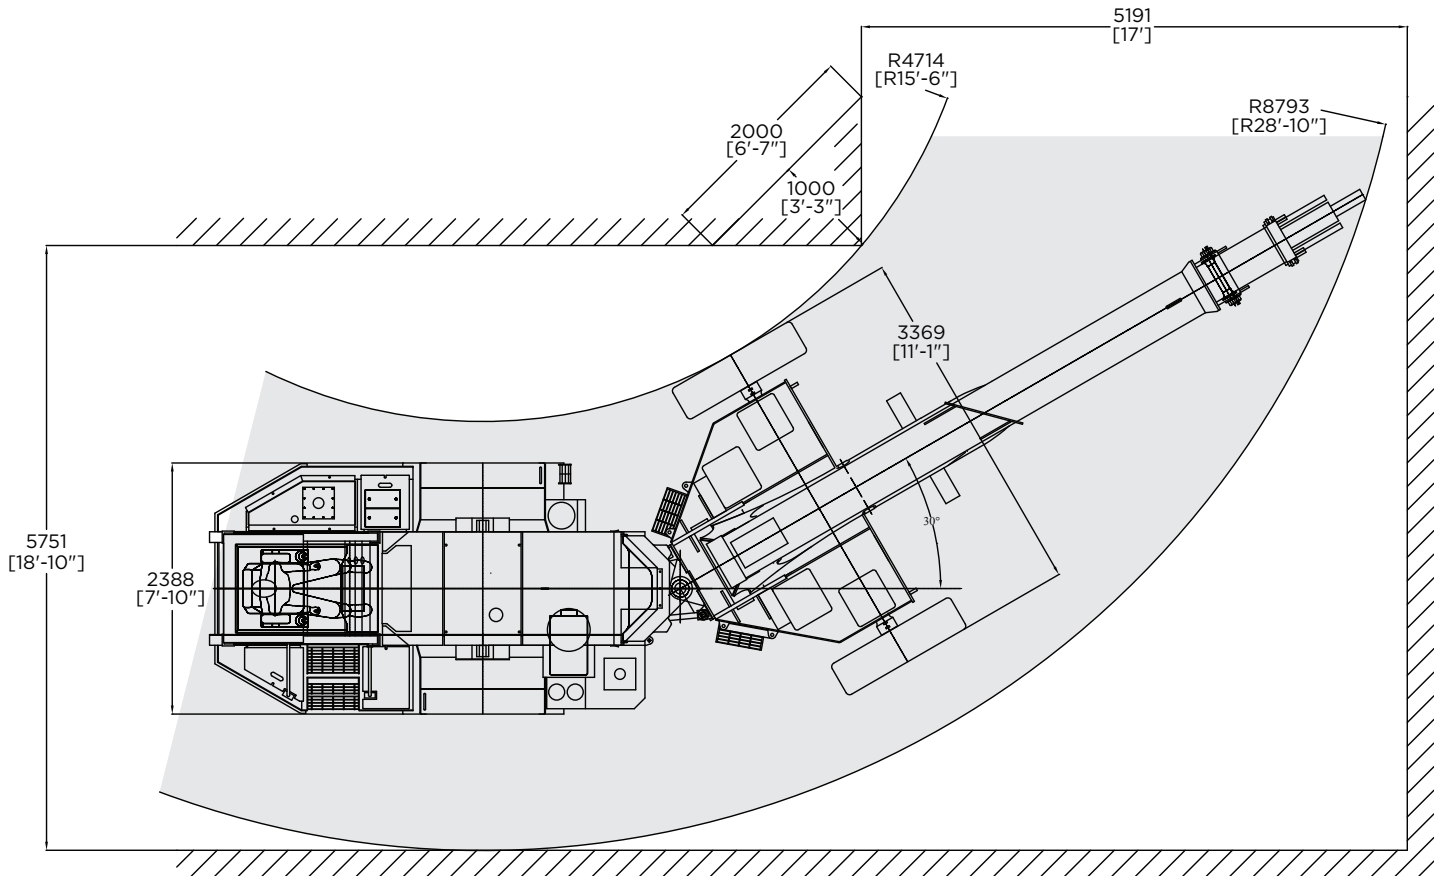

Machine Length (with boom)	12255 mm	482 in
Machine Length (without boom)	6972 mm	274 in
Wheelbase Length	3404 mm	134 in
Ground Clearance	308 mm	12.125 in
Machine Height (canopy)	3051 mm	120 in

Machine Width	3369 mm	133 in
Inner Turning Radius	4714 mm	186 in
Outer Turning Radius	8793 mm	346 in