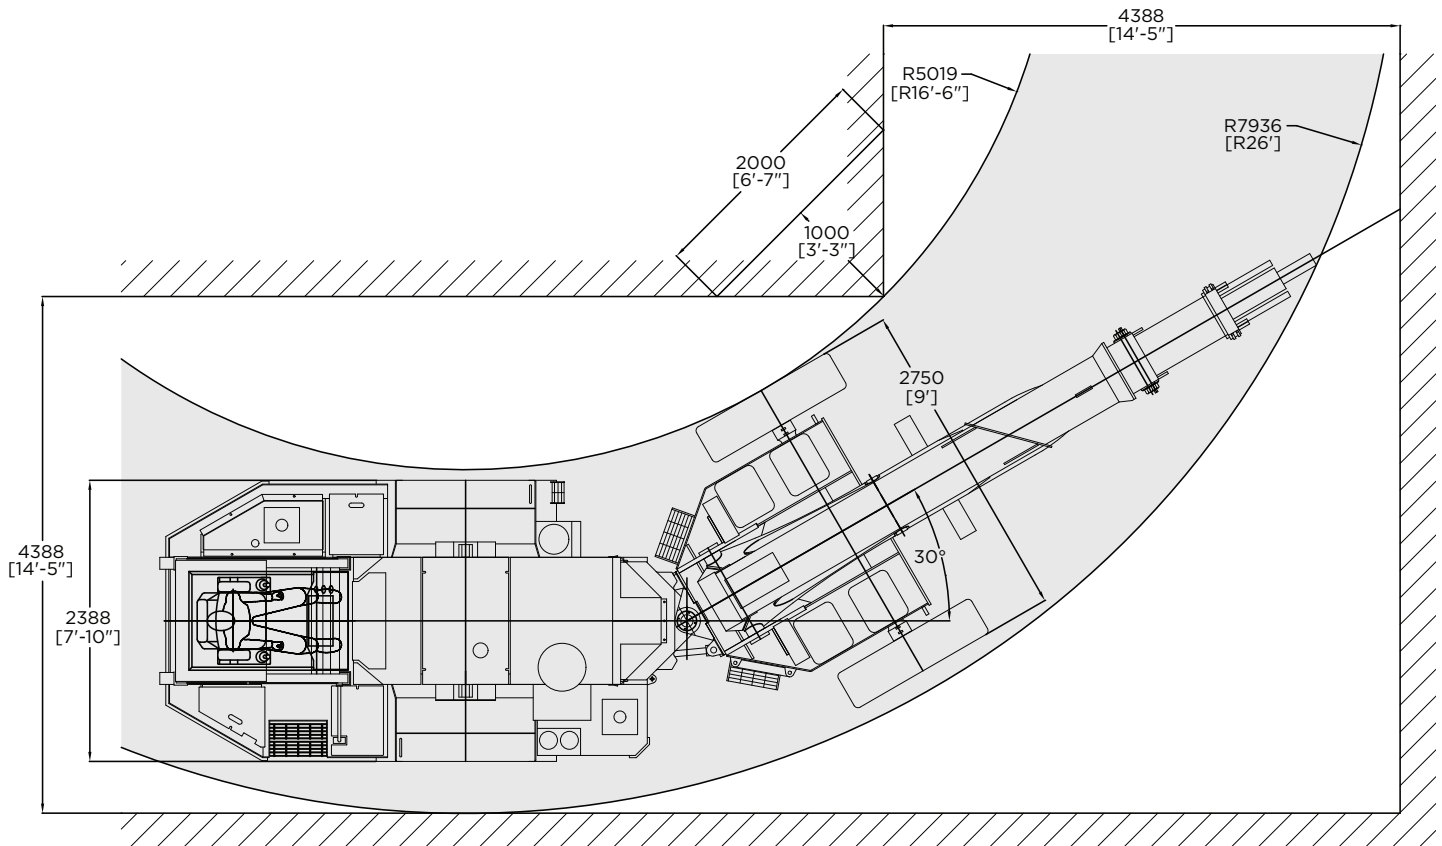

Machine Length (with boom)	10829 mm	426 in
Machine Length (without boom)	6971 mm	274 in
Wheelbase Length	3404 mm	134 in
Ground Clearance	308 mm	12.125 in
Machine Height (canopy)	2445 mm	96 in

Machine Width	2750 mm	108 in
Inner Turning Radius	5019 mm	198 in
Outer Turning Radius	7936 mm	312 in