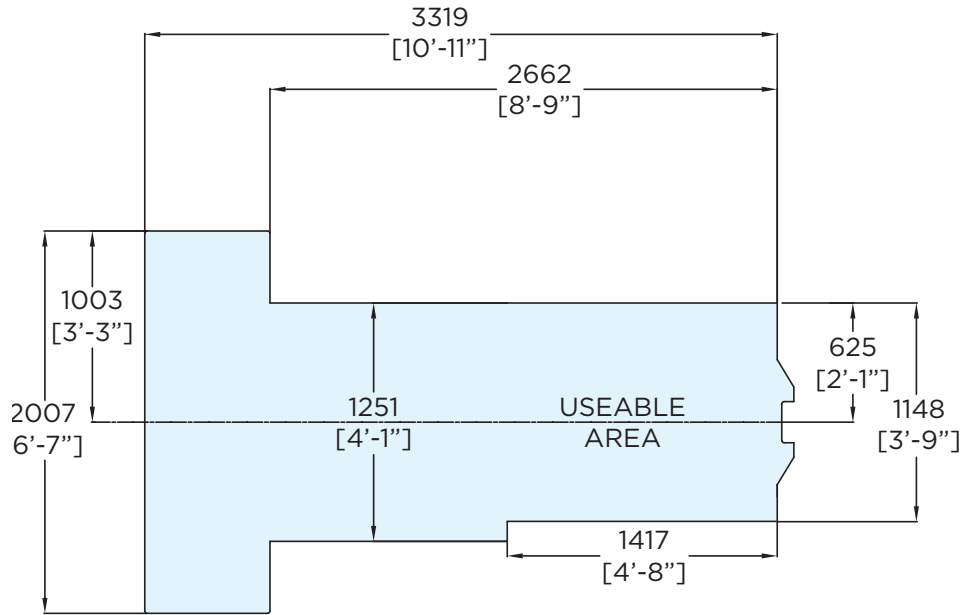

Machine Length	7712 mm	304 in
Wheelbase Length	3959 mm	156 in
Ground Clearance	311 mm	12.25 in
Machine Height (Canopy)	2292 mm	90 in
Machine Height	2500 mm	98 in

Machine Width	2083 mm	82 in
Inner Turning Radius	4232 mm	167 in
Outer Turning Radius	6746 mm	266 in