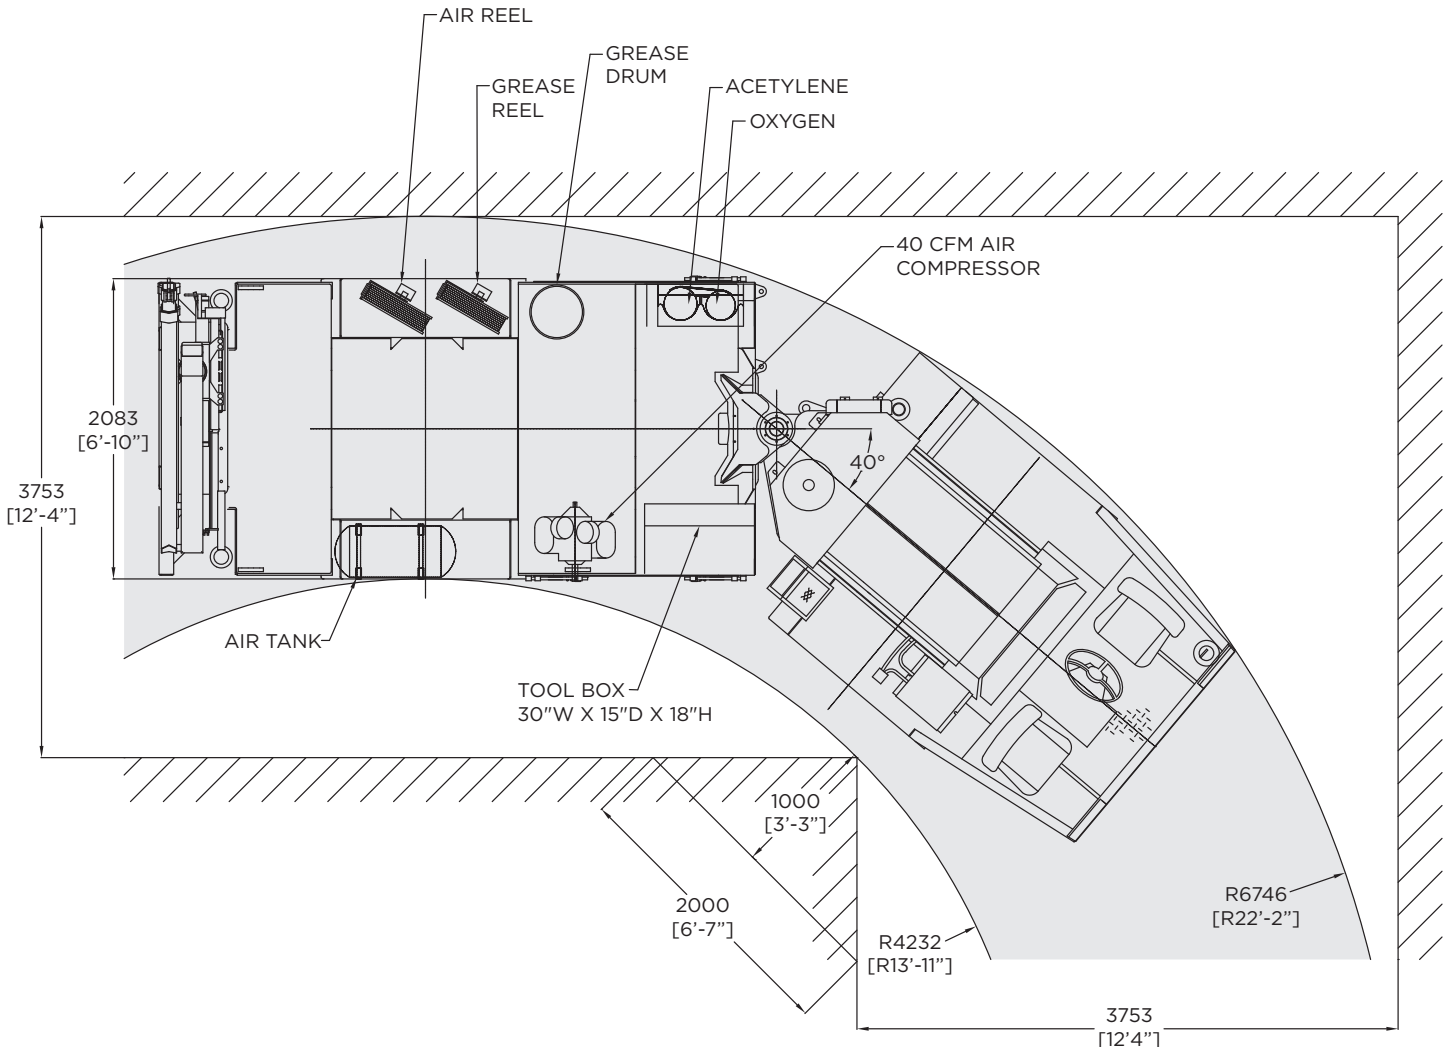

Machine Length	7712 mm	304 in
Wheelbase Length	3959 mm	156 in
Ground Clearance	311 mm	12.25 in
Machine Height (Canopy)	2292 mm	90 in
Machine Height	2500 mm	98 in

Machine Width	2083 mm	82 in
Inner Turning Radius	4232 mm	167 in
Outer Turning Radius	6746 mm	266 in