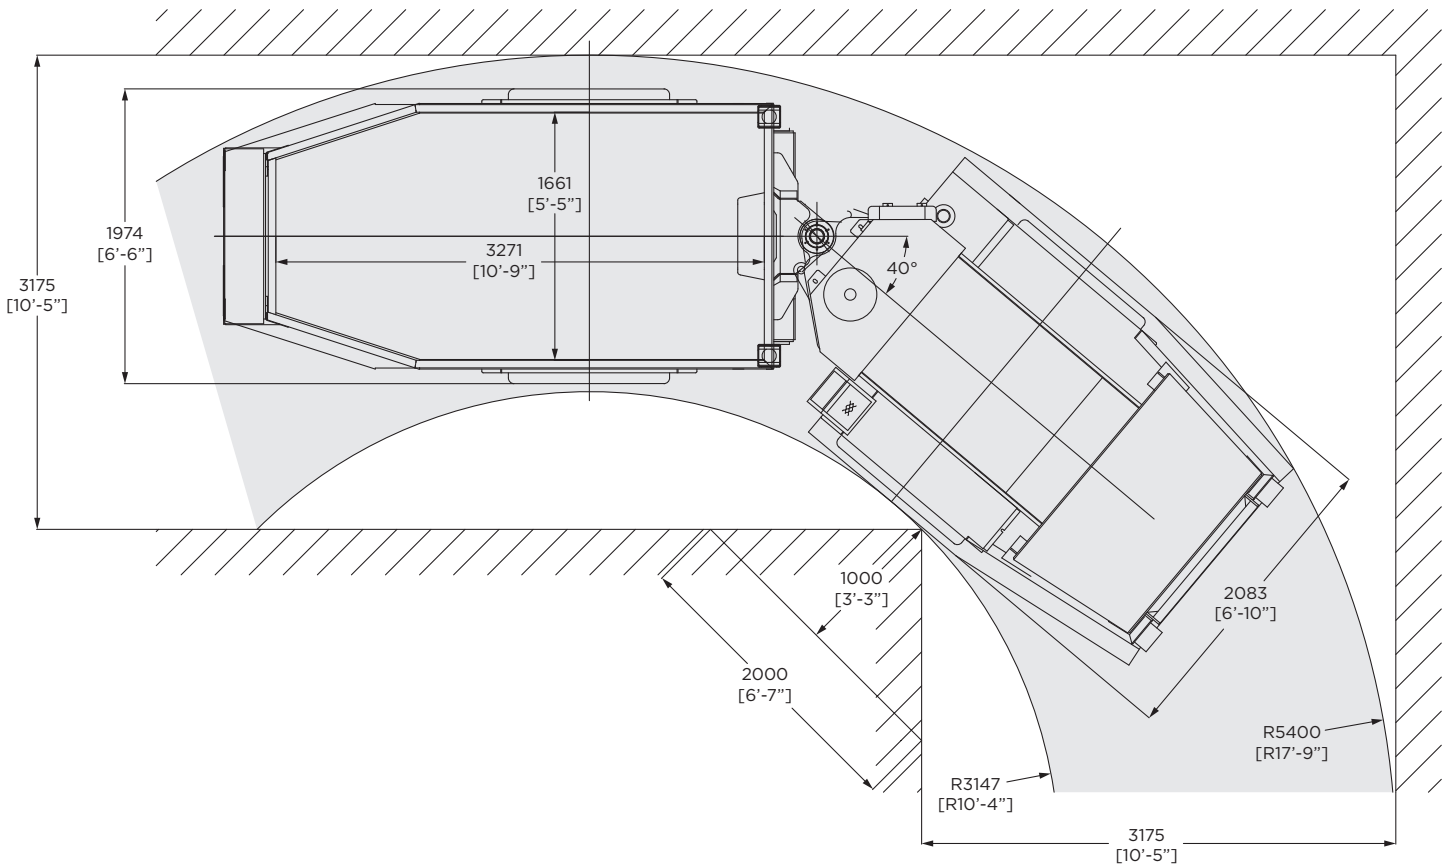

Machine Length	7403 mm	292 in
Wheelbase Length	3048 mm	120 in
Ground Clearance	283 mm	11.125 in
Machine Height	2259 mm	89 in

Extended Platform Height	5091 mm	200 in
Extended Platform Floor Height	4191 mm	165 in

Machine Width	2083 mm	82 in
Platform Width (Inner)	1661 mm	65 in
Platform Length (Inner)	3271 mm	129 in
Inner Turning Radius	3147 mm	124 in
Outer Turning Radius	5400 mm	213 in

This document shall be considered informational only. All values stated herein are theoretical in nature. Getman reserves the right to make changes to the specification herein at any time and without further notification.