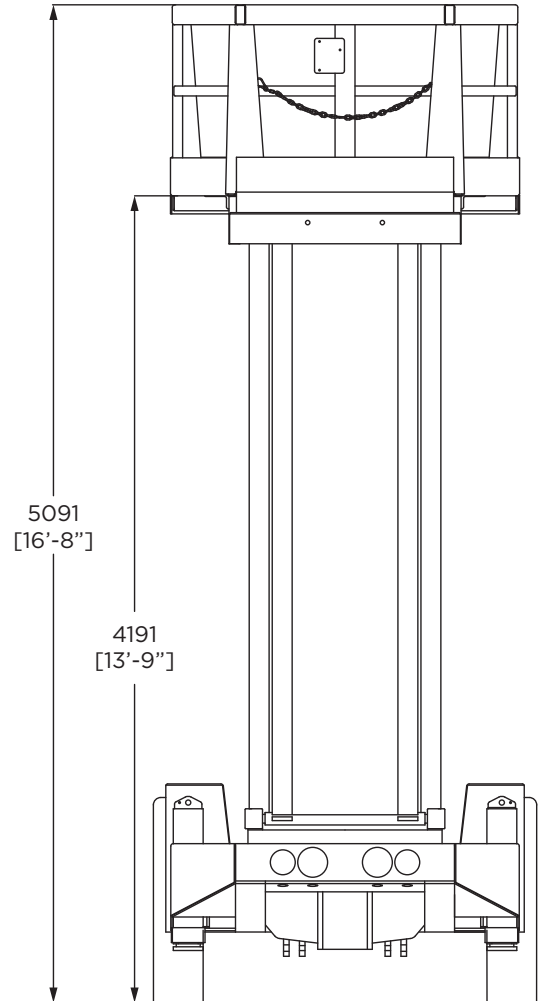

Machine Length	7403 mm	292 in
Wheelbase Length	3048 mm	120 in
Ground Clearance	283 mm	11.125 in
Machine Height	2259 mm	89 in

Extended Platform Height	5091 mm	200 in
Extended Platform Floor Height	4191 mm	165 in

Machine Width	2083 mm	82 in
Platform Width (Inner)	1661 mm	65 in
Platform Length (Inner)	3271 mm	129 in
Inner Turning Radius	3147 mm	124 in
Outer Turning Radius	5400 mm	213 in

This document shall be considered informational only. All values stated herein are theoretical in nature. Getman reserves the right to make changes to the specification herein at any time and without further notification.