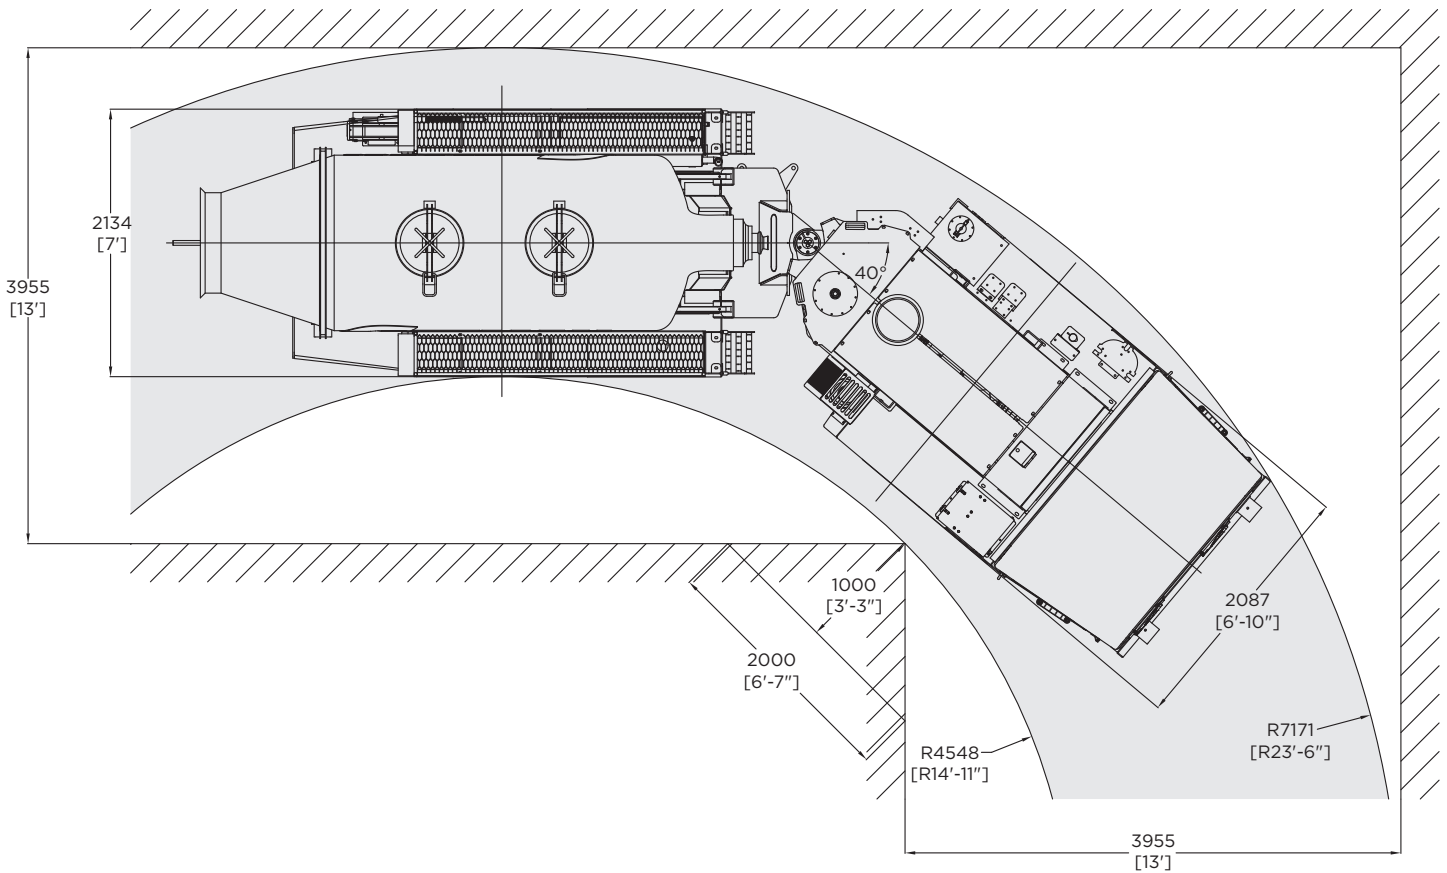

Machine Length	9195 mm	362 in
Wheelbase Length	4180 mm	165 in
Ground Clearance	317 mm	12 in
Machine Height	2488 mm	98 in
Machine Height (Canopy)	2284 mm	90 in

Machine Width	2134 mm	84 in
Inner Turning Radius	4548 mm	179 in
Outer Turning Radius	7171 mm	282 in