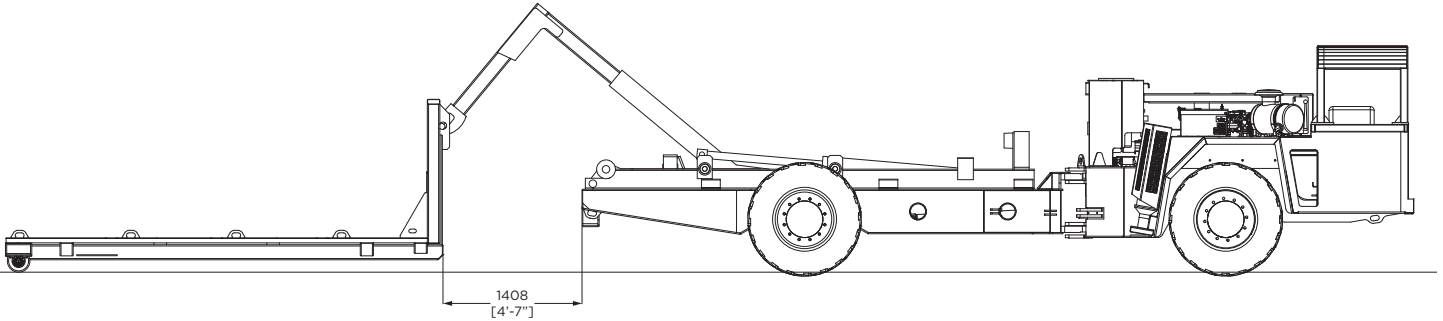

Machine Length	8426 mm	332 in
Wheelbase Length	4267 mm	168 in
Ground Clearance	311 mm	12.25 in
Machine Height (canopy)	2292 mm	90 in
Machine Height	2728 mm	107 in

Machine Width	2083 mm	82 in
Inner Turning Radius	4597 mm	181 in
Outer Turning Radius	7225 mm	284 in