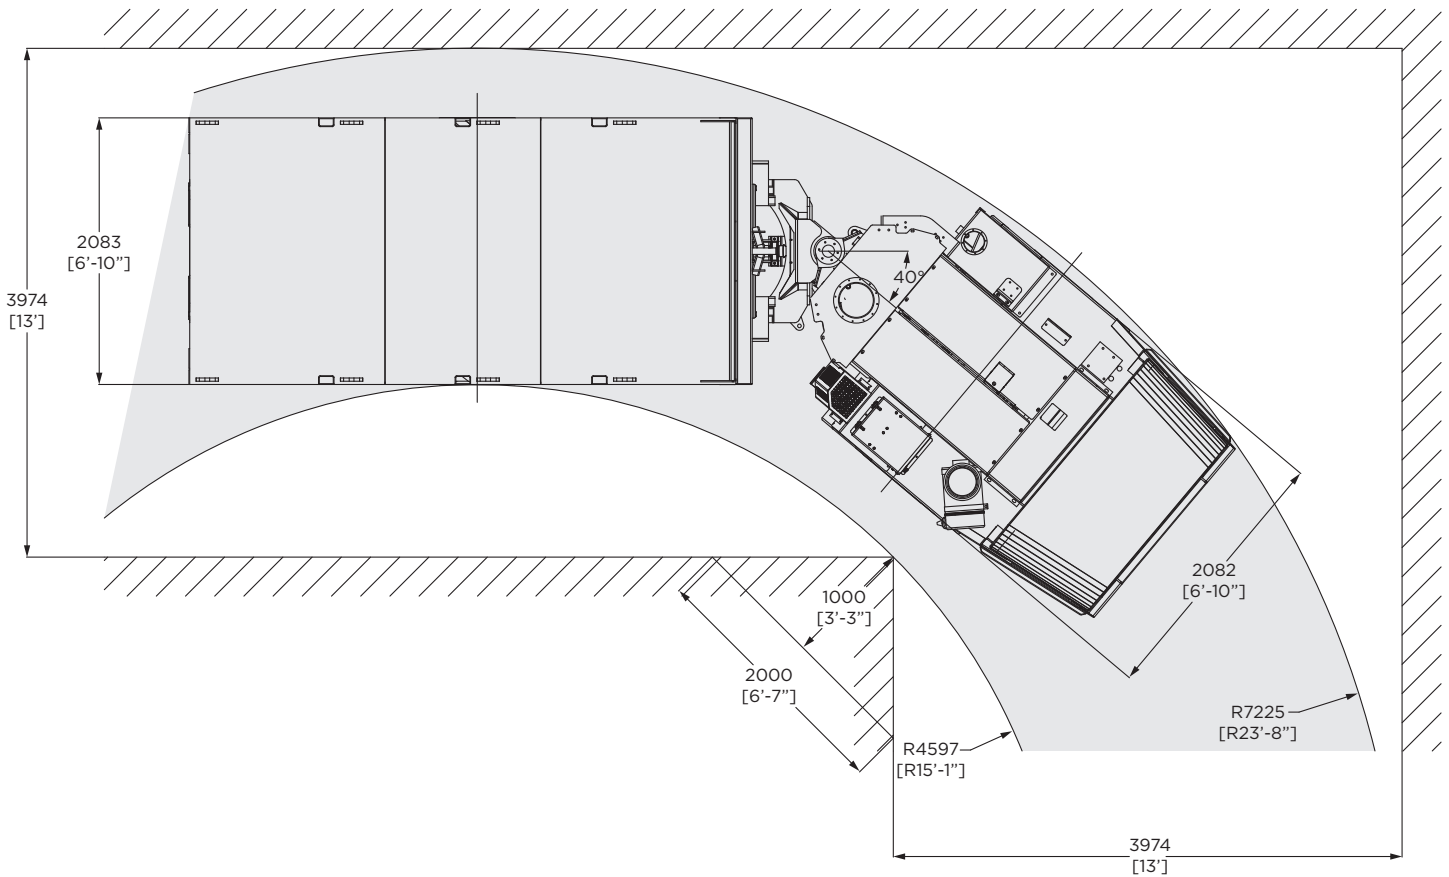

Machine Length	8426 mm	332 in
Wheelbase Length	4267 mm	168 in
Ground Clearance	311 mm	12.25 in
Machine Height (canopy)	2292 mm	90 in
Machine Height	2728 mm	107 in

Machine Width	2083 mm	82 in
Inner Turning Radius	4597 mm	181 in
Outer Turning Radius	7225 mm	284 in