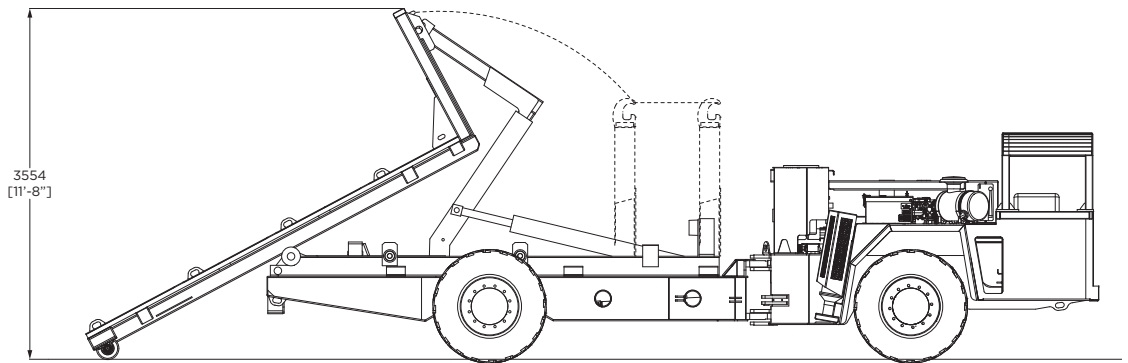

Machine Length	8426 mm	332 in
Wheelbase Length	4267 mm	168 in
Ground Clearance	311 mm	12.25 in
Machine Height (canopy)	2292 mm	90 in
Machine Height	2728 mm	107 in

Machine Width	2083 mm	82 in
Inner Turning Radius	4597 mm	181 in
Outer Turning Radius	7225 mm	284 in