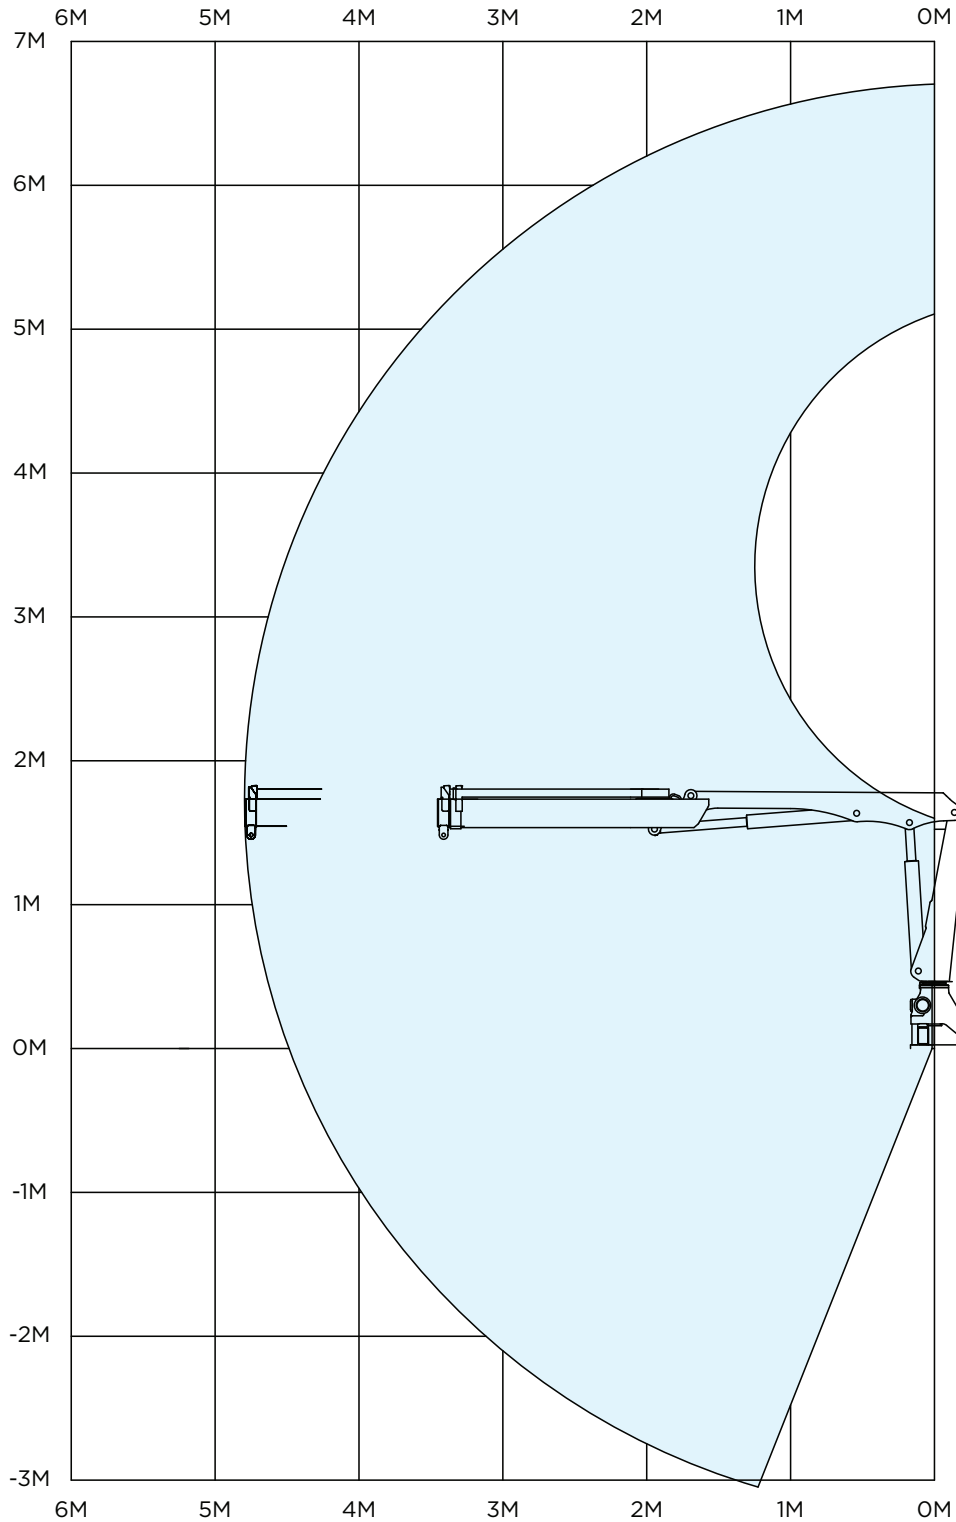

Machine Length	7226 mm	284 in
Wheelbase Length	3658 mm	144 in
Ground Clearance	283 mm	11.15 in
Machine Height	2264 mm	89 in
Deck Height	820 mm	32 in
Maximum Crane Extension	4699 mm	185 in

Machine Width	2085 mm	82 in
Inner Turning Radius	3935 mm	155 in
Outer Turning Radius	6297 mm	248 in