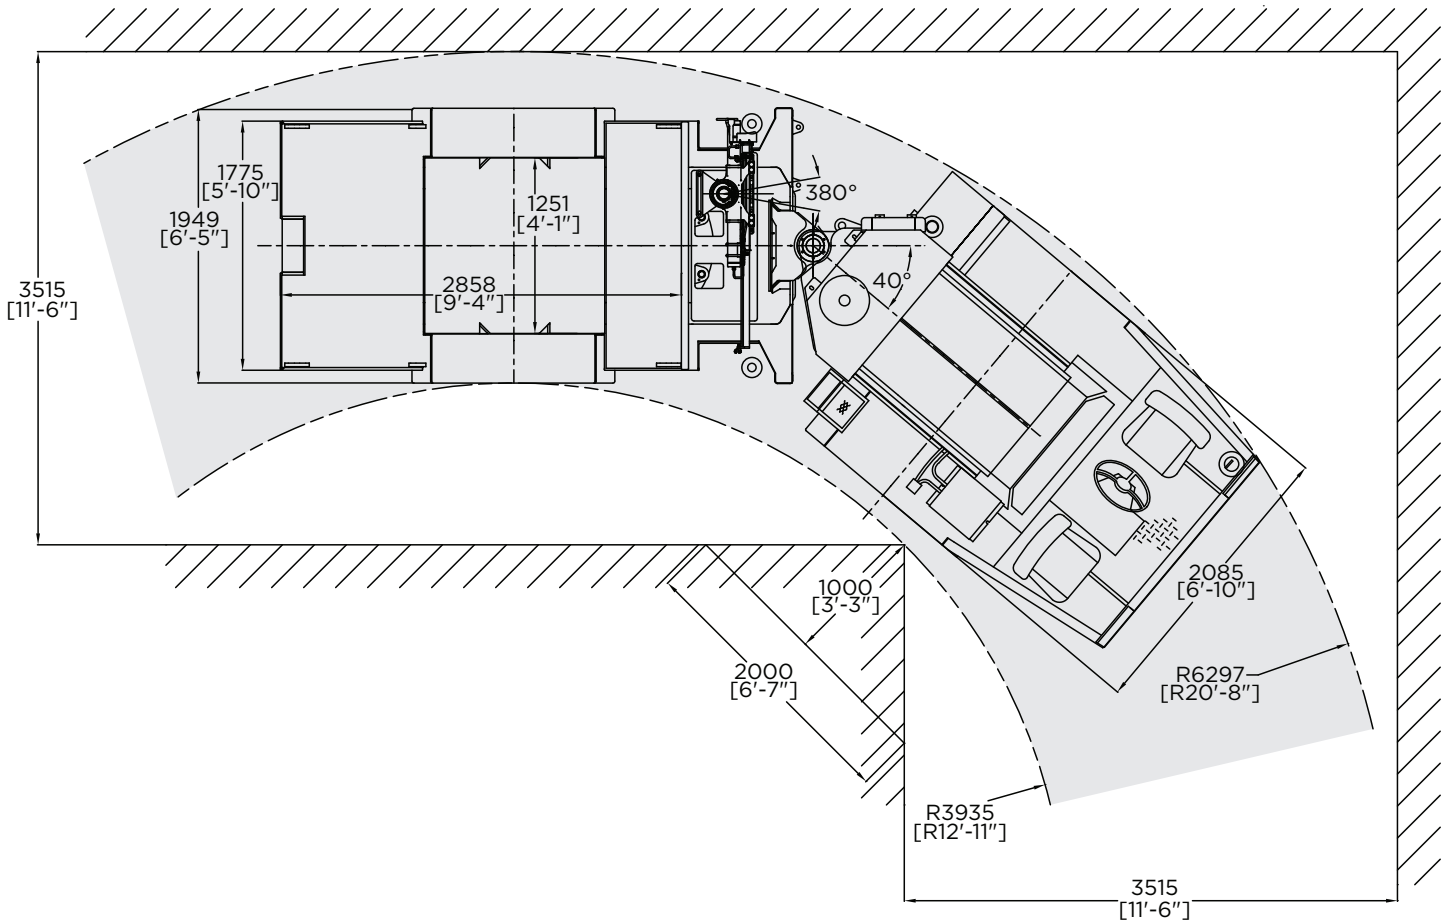

Machine Length	7226 mm	284 in
Wheelbase Length	3658 mm	144 in
Ground Clearance	283 mm	11.15 in
Machine Height	2264 mm	89 in
Deck Height	820 mm	32 in
Maximum Crane Extension	4699 mm	185 in

Machine Width	2085 mm	82 in
Inner Turning Radius	3935 mm	155 in
Outer Turning Radius	6297 mm	248 in