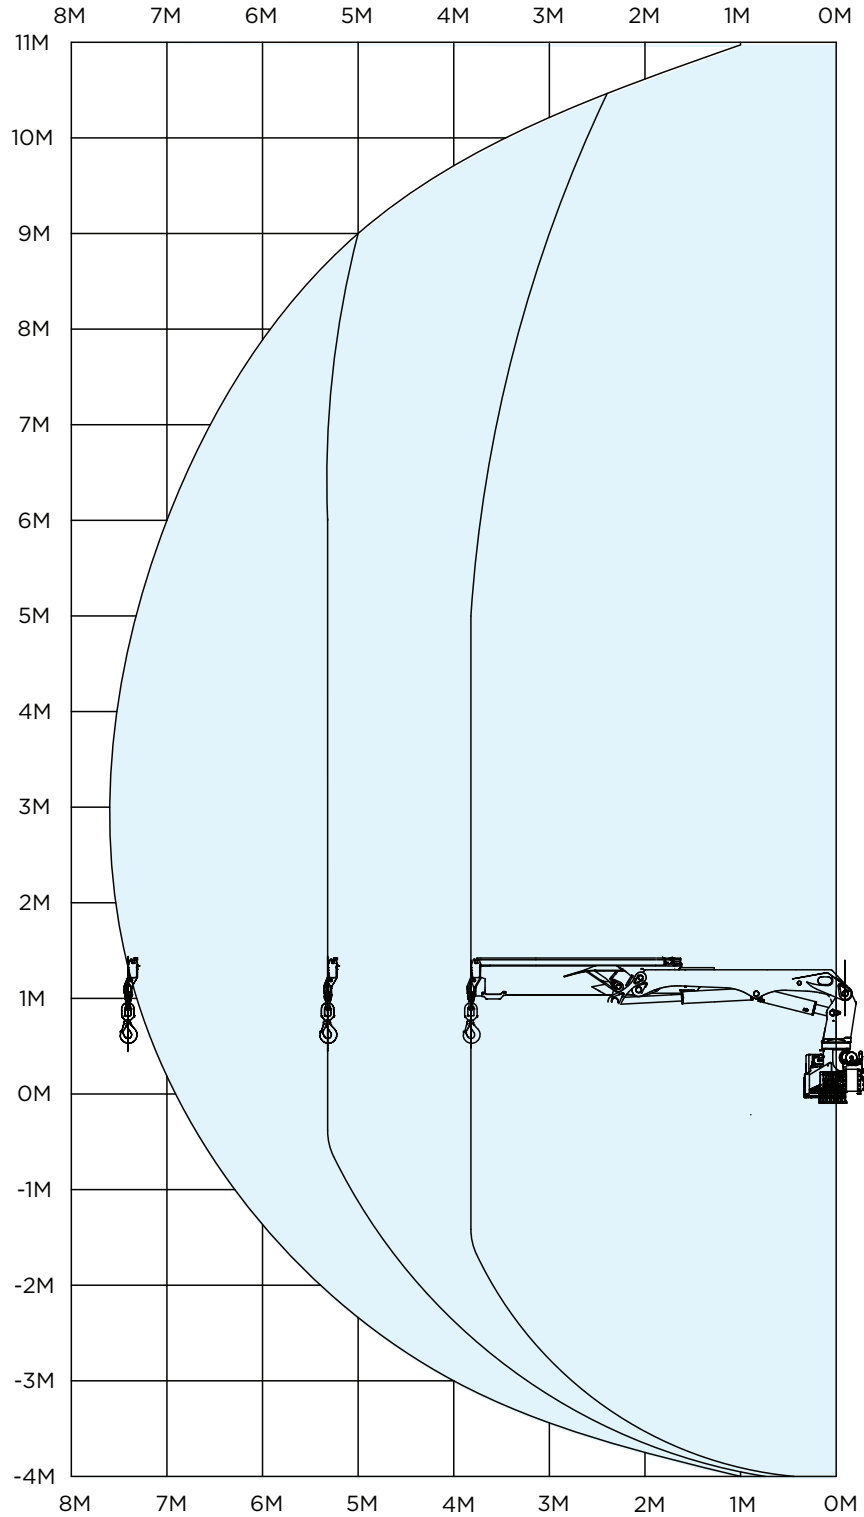

Machine Length	8191 mm	322 in
Wheelbase Length	7267 mm	168 in
Ground Clearance	311 mm	12.25 in
Machine Height	2292 mm	90 in
Deck Height	1172 mm	46 in
Maximum Crane Extension	7543 mm	297 in

Machine Width	2286 mm	90 in
Inner Turning Radius	4502 mm	177 in
Outer Turning Radius	7274 mm	286 in