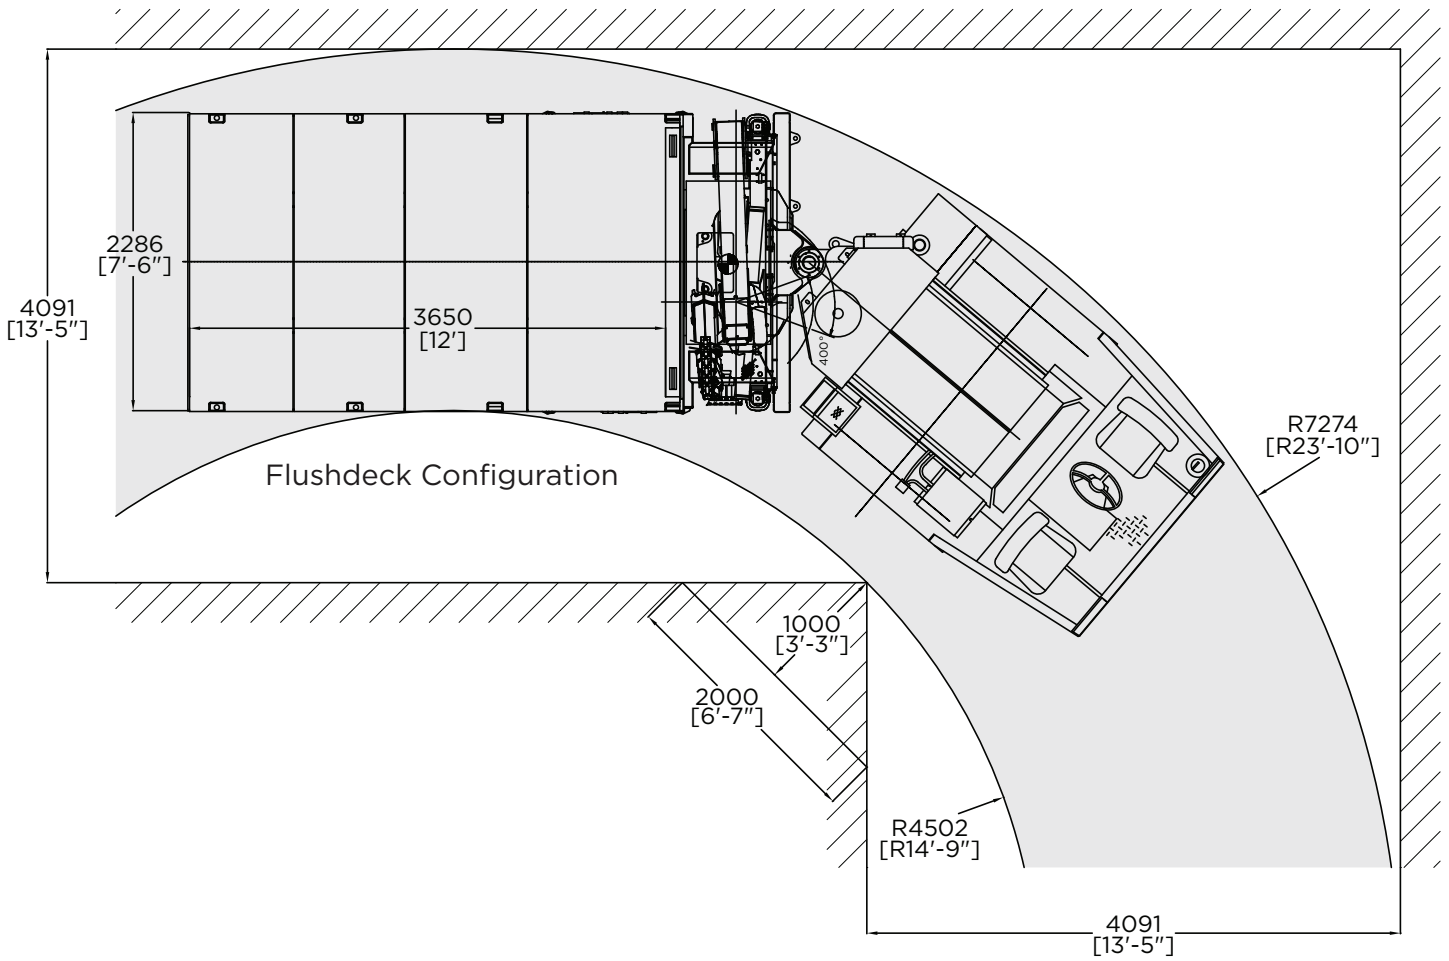

Machine Length	8191 mm	322 in
Wheelbase Length	7267 mm	168 in
Ground Clearance	311 mm	12.25 in
Machine Height	2292 mm	90 in
Deck Height	1172 mm	46 in
Maximum Crane Extension	7543 mm	297 in

Machine Width	2286 mm	90 in
Inner Turning Radius	4502 mm	177 in
Outer Turning Radius	7274 mm	286 in