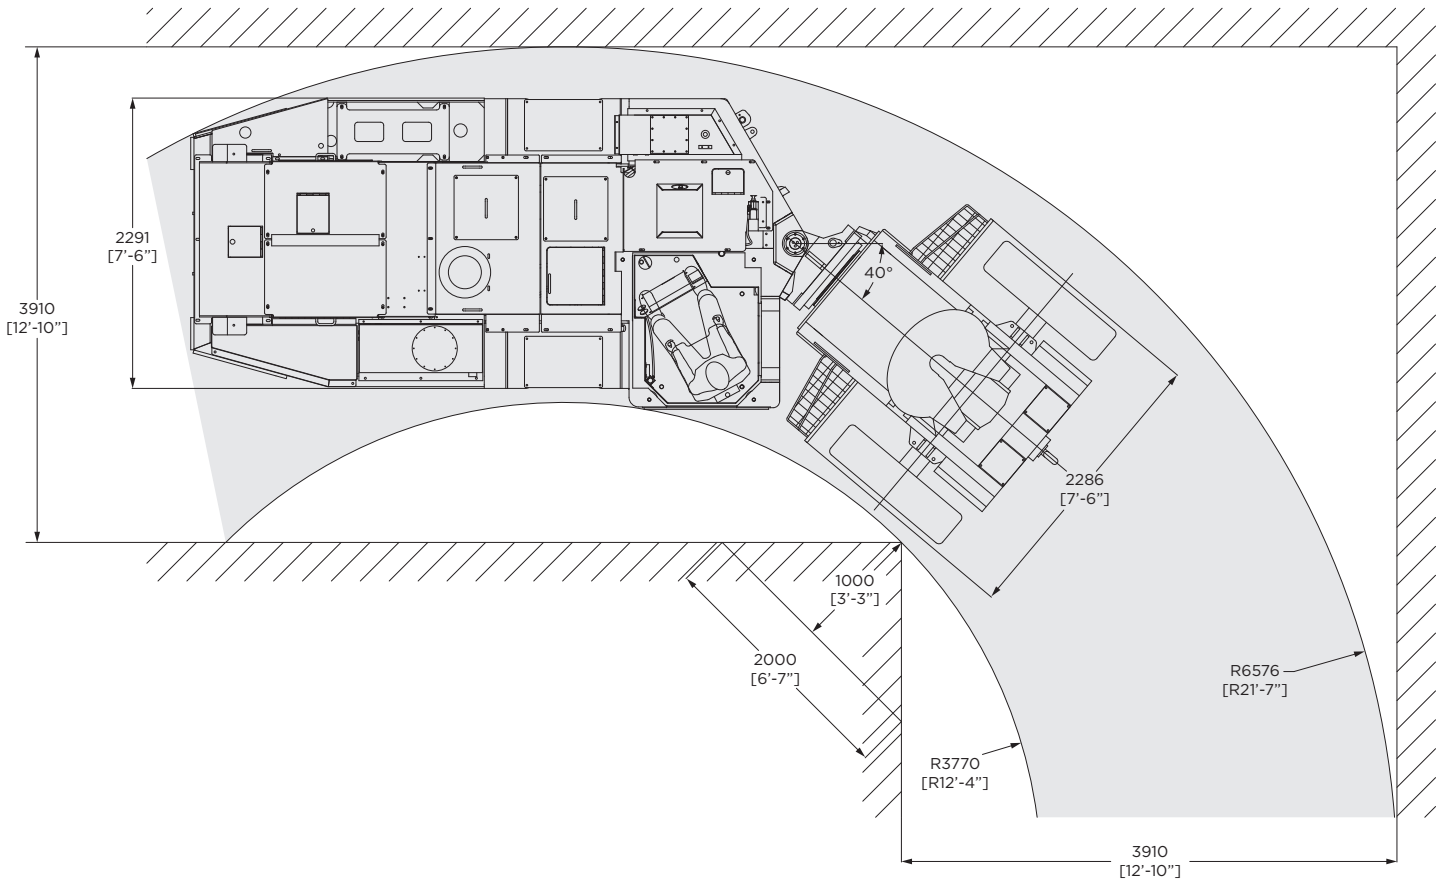

Machine Length	7467 mm	294 in
Wheelbase Length	3657 mm	144 in

Tires	Canopy Height (Low Cab)	Canopy Height (High Cab)	Ground Clearance
35x15	63.25"	70.25"	4.25"
38x16	65.25"	72.25"	6.25"
12x20	67"	74"	8"

Machine Width	2291 mm	90 in
Inner Turning Radius	3770 mm	148 in
Outer Turning Radius	6576 mm	259 in

This document shall be considered informational only. All values stated herein are theoretical in nature. Getman reserves the right to make changes to the specification herein at any time and without further notification.