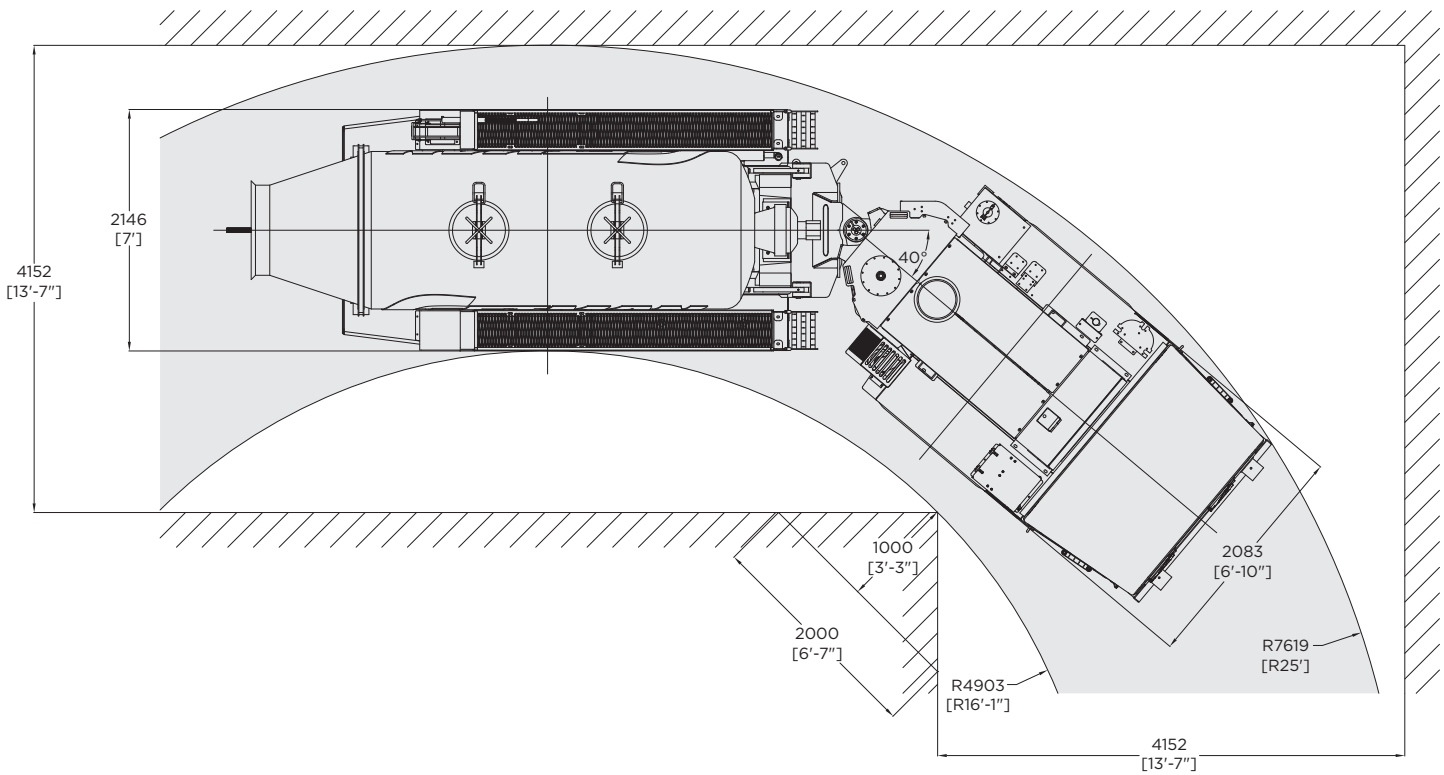

Machine Length	9727 mm	383 in
Wheelbase Length	4483 mm	176 in
Ground Clearance	419 mm	16 in
Machine Height	2583 mm	102 in
Machine Height (Canopy)	2386 mm	94 in

Machine Width	2146 mm	84 in
Inner Turning Radius	4903 mm	193 in
Outer Turning Radius	7619 mm	300 in